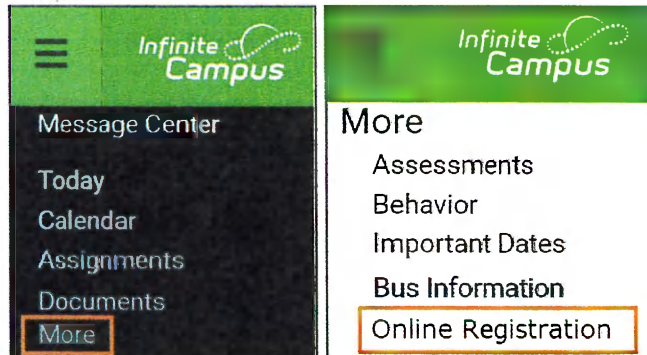

*For help with login or technical issues please visit <https://myportal.dpsk12.org/contact-us/>

Login to Parent or Student Portal

ALERTS Round 1 of SchoolChoice is now open!

Home **See All Apps** Portal Support English ▾

- Click **See All Apps**
- Click **Online Registration**
- Scroll down; click **More**
- Click **Online Registration**

Online Registration

Online Registration is now open. Only the legal parent/guardian in the primary household can complete Online Registration. To get started, click [here](#), scroll down to "More" on the left-hand-sided menu and select "Online Registration."